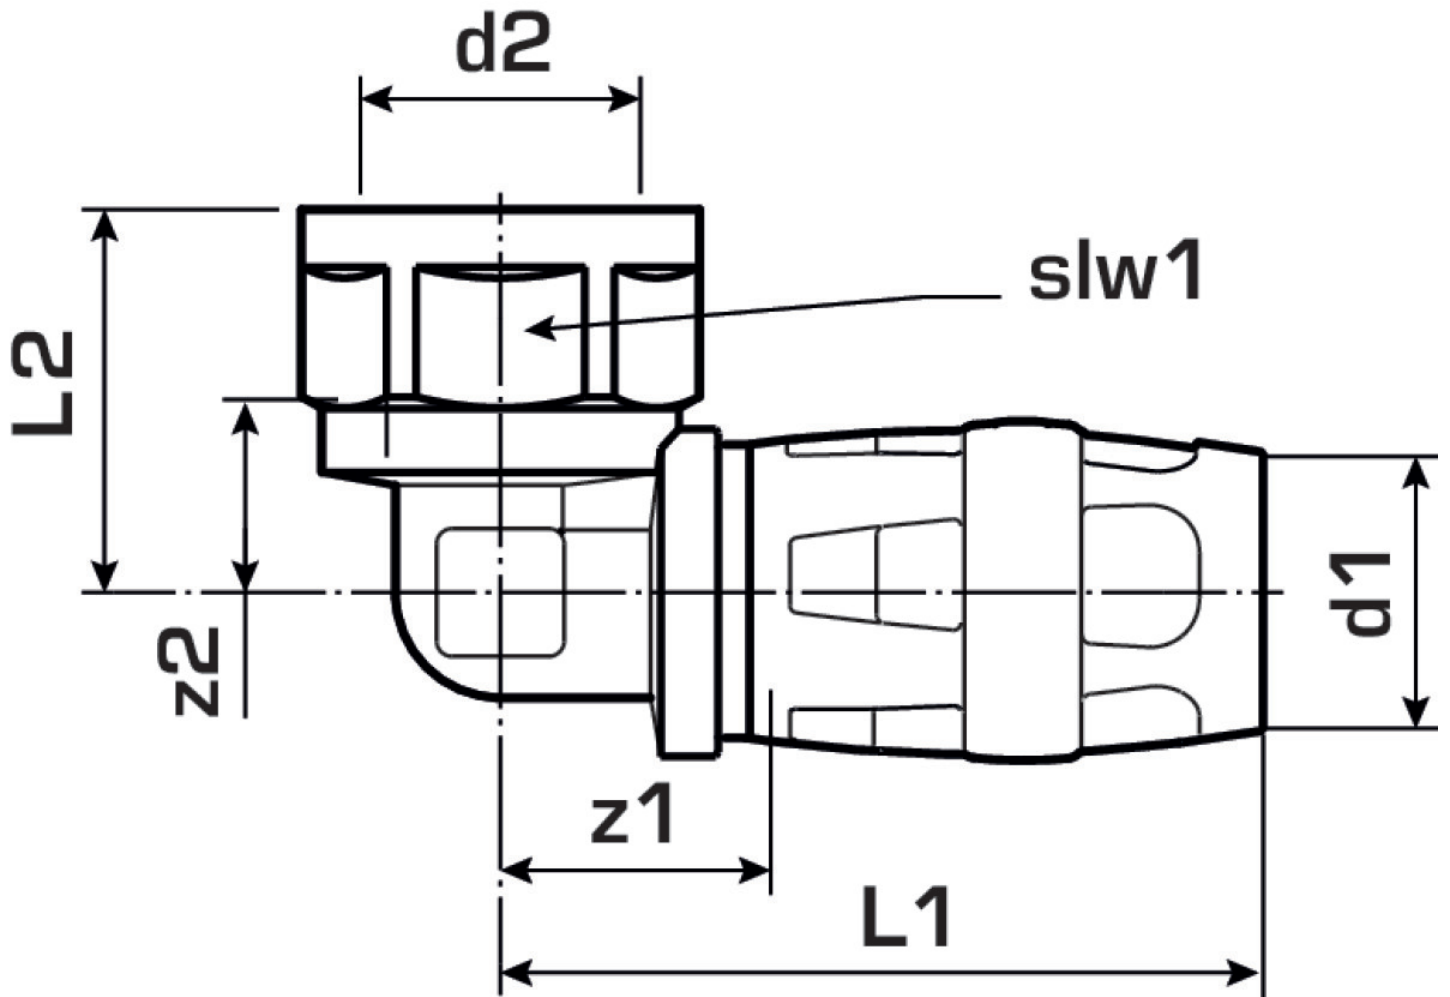

KELOX

KMP467 KELOX-PROTEC elbow adaptor 90° female 32x1"

73216F05

Areas of application

Plug-in elbow adaptor with female thread, made of non-porous metallized brass incl. support sleeves, O-rings, withdrawal barriers and a protector ring as an insertion locking device
DO NOT screw in any threaded pipes and cast iron fittings!

Approvals:

KE KELIT GmbH

A 4020 Linz, Ignaz-Mayer-Straße 17, Austria, Europe

PHONE +43 (0) 50 779 E-MAIL office@kekelit.com

www.kekelit.com

Specifications

Article information

port 1	Plug-in
port 2	Female thread cylindrical BSPT-Rp (ISO 7-1)
design	Knee
angle	90 °

Product information

VPE1	6 SA1
VPE2	48 KT1
weight	0,285 KGM
text	KELOX-PROTEC elbow adaptor 90° female
INTRNR	74122000
main material group	KELOX
material group	KELOX-PROtec pushfittings
code	KMP467

Art. No	label	L1 mm	L2 mm	z1 mm	z2 mm	slw1
73216F05	32x1"	65	41.5	26	22	38