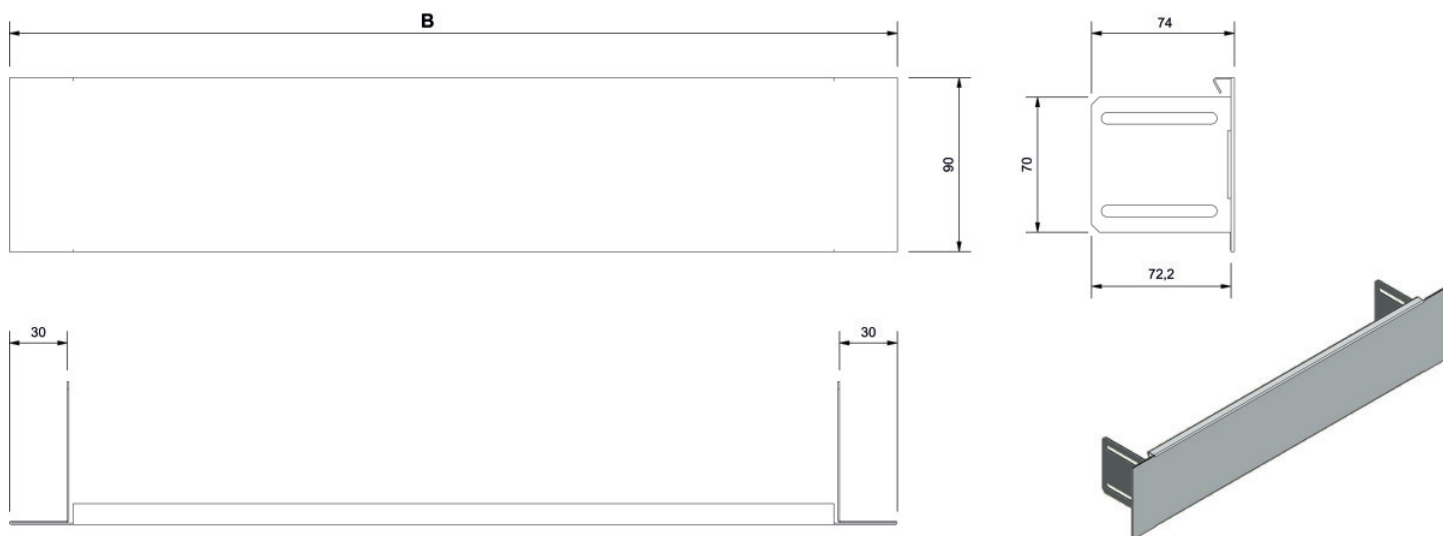

## Product information

VPE1 1,00 KT1

weight 0,9000 KGM

text KELOX flush-mounted manifold cabinet modesty panel for plaster trim

INTRNR 84818099

code KM577SB

| Art. No | label | t mm |
|---------|-------|------|
|---------|-------|------|