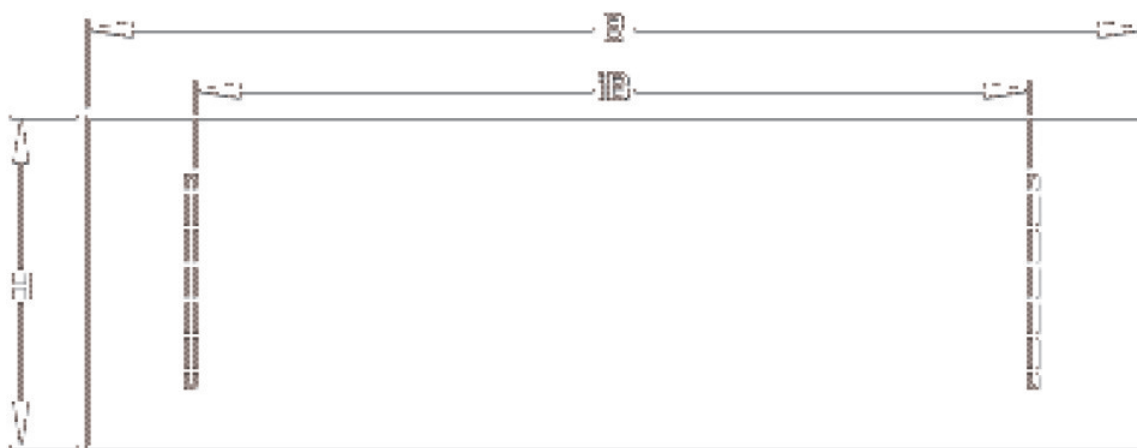

## KM571SB KELOX skirting board modesty panel Modesty panel 1220/135

1001009

### Areas of application

Screed modesty panel, powder-coated (RAL 9016)

Length: coordinated with cabinet length

Height: 135mm

## Product information

VPE1	1,00 KT1
weight	0,1200 KGM
text	KELOX skirting board modesty panel
INTRNR	84818099
code	KM571SB

Symbol of graphic file: 11/06/2016

Art. No

label

1001009

Modesty panel 1220/135