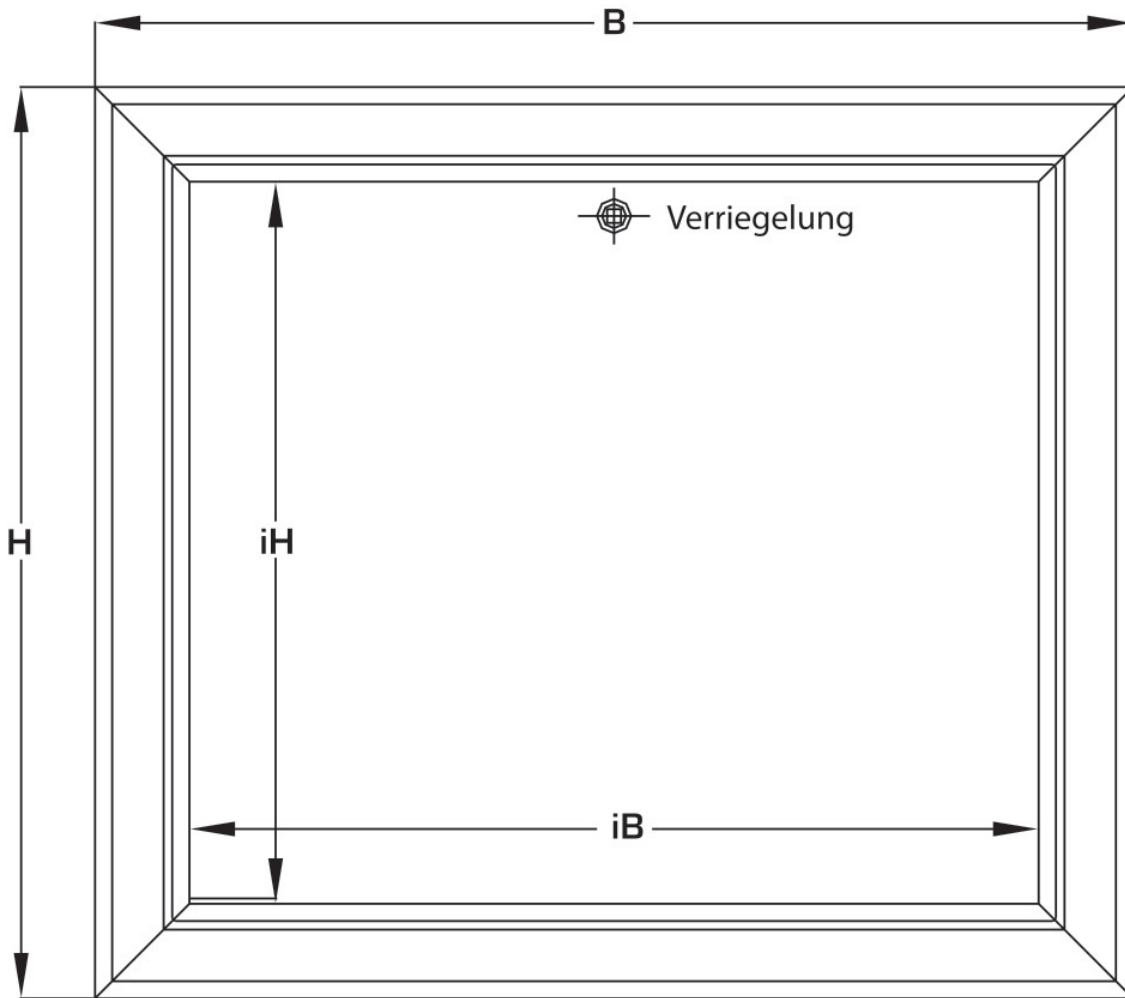

KELOX^{FB}

KM571 KELOX flush-mounted visible part 1-4 L:
530mm

9000550

Areas of application

?Sendzimir-galvanised lockable front door and frame, powder-coated, can be retrofitted with cylinder lock

Colour: White (RAL 9016)

Height: 530mm

Specifications

Article information

colour 9016

Product information

VPE1 1,00 KT1

VPE2 114,00 PAL

weight 3,3000 KGM

text KELOX flush-mounted visible part

INTRNR 84818099

code KM571

Symbolgrafik UP-Sichtteil

Symbolgrafik Sichtblende

| Art. No | label | t mm |
|---------|--------------|------|
| 9000550 | 1-4 L: 530mm | 20 |