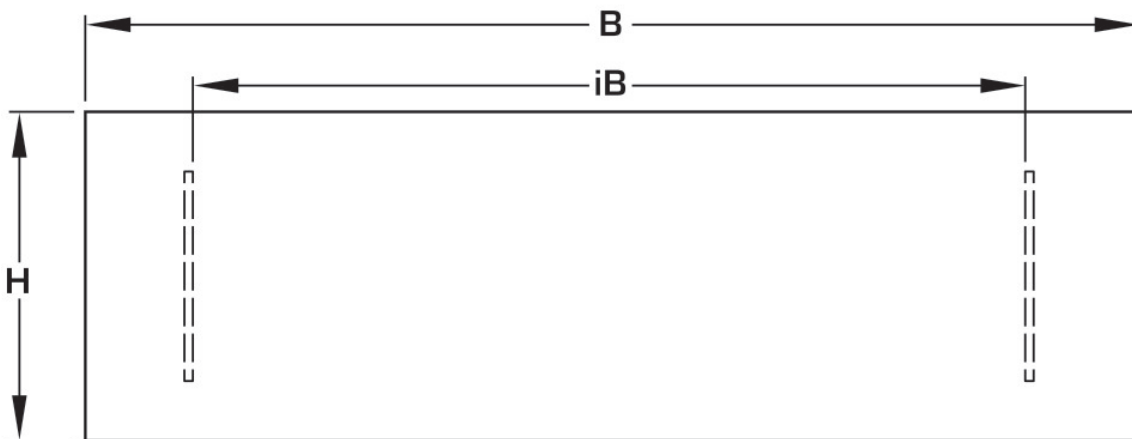

KELOX^{FB}

KM571 KELOX flush-mounted visible part 1-4 L:
530mm

9000550

Areas of application

?Sendzimir-galvanised lockable front door and frame, powder-coated, can be retrofitted with cylinder lock

Colour: White (RAL 9016)

Height: 530mm

Specifications

Article information

colour 9016

Product information

VPE1 1,00 KT1

VPE2 114,00 PAL

weight 3,3000 KGM

text KELOX flush-mounted visible part

INTRNR 84818099

code KM571

Symbolgrafik UP-Sichtteil

Symbolgrafik Sichtblende

| Art. No | label | t mm |
|---------|--------------|------|
| 9000550 | 1-4 L: 530mm | 20 |