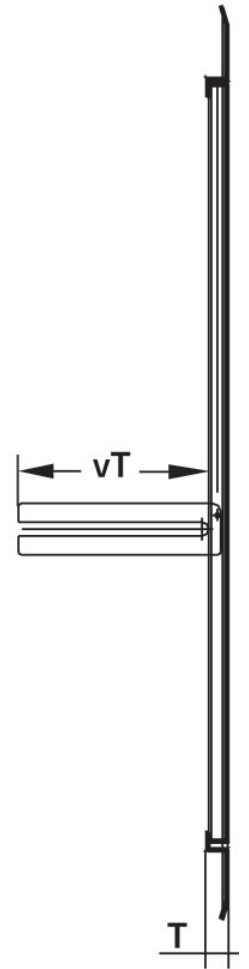

KELOX^{FB}

KM571 KELOX flush-mounted visible part 1-4 L:
530mm

9000550

Areas of application

?Sendzimir-galvanised lockable front door and frame, powder-coated, can be retrofitted with cylinder lock

Colour: White (RAL 9016)

Height: 530mm

Specifications

Article information

colour 9016

Product information

VPE1 1,00 KT1

VPE2 114,00 PAL

weight 3,3000 KGM

text KELOX flush-mounted visible part

INTRNR 84818099

code KM571

Symbolgrafik UP-Sichtteil

Symbolgrafik Sichtblende

| Art. No | label | t mm |
|---------|--------------|------|
| 9000550 | 1-4 L: 530mm | 20 |