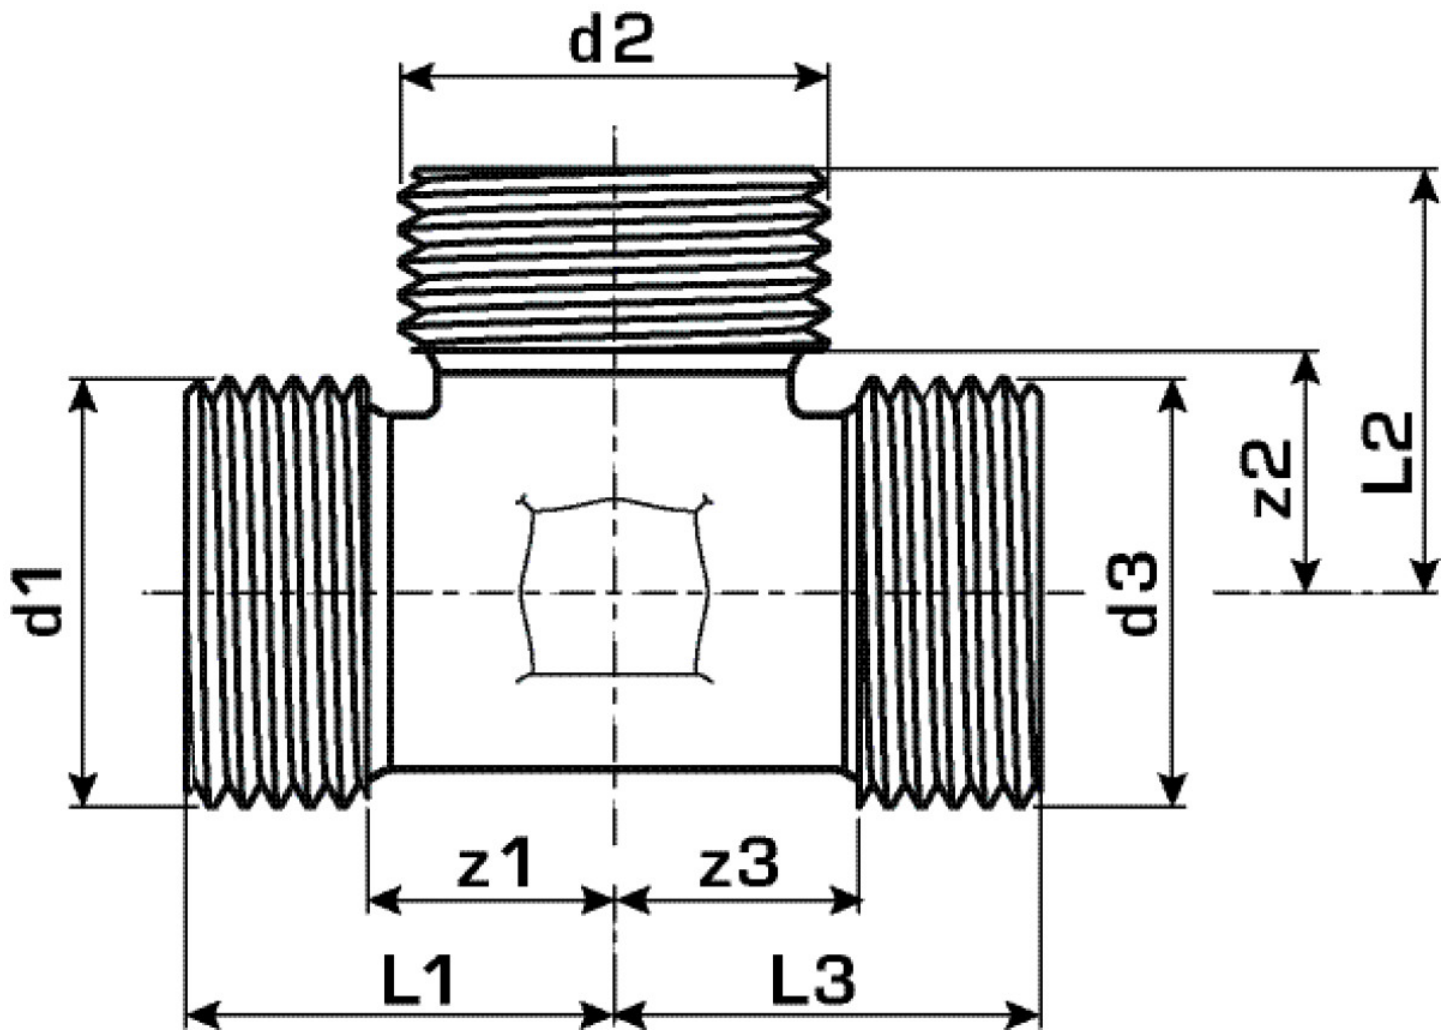

### Areas of application

Connector tee piece, non-porous metallised brass with three male threads suitable for KM220 euro thread fitting

## Article information

port 1 Male thread metric

## Product information

VPE1	10,00 KT1
weight	0,0950 KGM
text	KELOX threaded tee
INTRNR	74122000
main material group	KELOX
material group	KELOX screw fittings
code	KM340E

Art. No	label	d1	d2	d3	L1 mm	L2 mm	L3 mm	z1 mm	z2 mm	z3 mm
7706920	3/4"	3/4 Zoll (20)	3/4 inch (20)	3/4 Zoll (20)	26	26	26	19	19	19