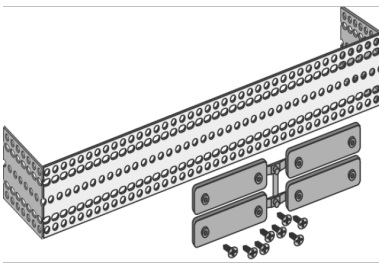

KELEN

K85H KELIT hollow-wall mounting rail 350mm

2629190

Areas of application

For cutting to length and mounting the KELEN, KETRIX, KELOX and STEELOX connecting sets in drywall, incl. 4 anchors and 8 fastening screws

Specifications

Product information	
VPE1	1,00 KT1
VPE2	15,00 KT2
weight	0,6160 KGM
text	KELIT hollow-wall mounting rail
INTRNR	73269098
main material group	KELEN
material group	KELEN accessories
code	K85H

Art. No	label	t mm
2629190	350mm	40